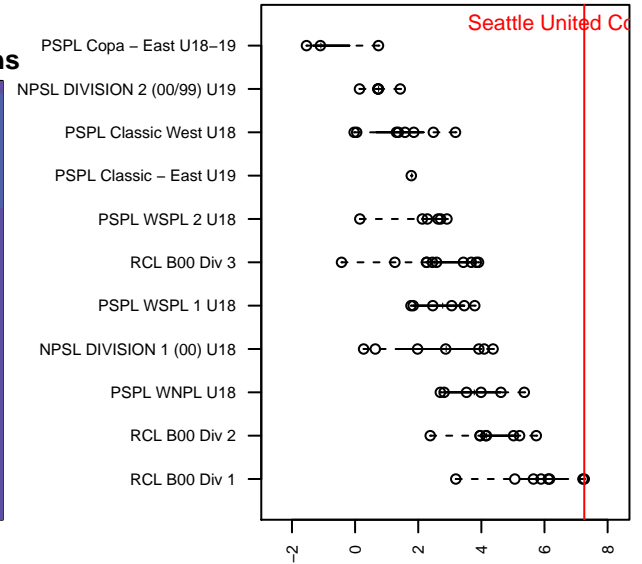

# Seattle United Copa B00

Seattle United  
 Seattle, WA  
 B00 total strength=2015  
 attack=97.85 defense=46.46  
 fall league = RCL B00 Div 1  
 notes= McAllister 2015

alt names used:  
 Seattle United B00 Copa A  
 Seattle United Copa (WA) (SC)  
 Seattle United B00 Copa A  
 Seattle United B00 Copa (WA)

Venues played:  
 2017 RCL B00 Div 1  
 2017 WYS Championship B00  
 2017 FWRL NW B00

**Seattle United Copa B00**  
 Dots are actual minus expected GF (blue circles) and GA (red triangles).  
 Blue line is smoothed change in attack strength. Red is smoothed change in defense strength.

**attack and defense variance (black dot)  
relative to other teams  
and top 10 in region**

**attack and defense rating  
relative to others at age  
and all opponents in last 13 months**

**Performance relative to 13 month average**