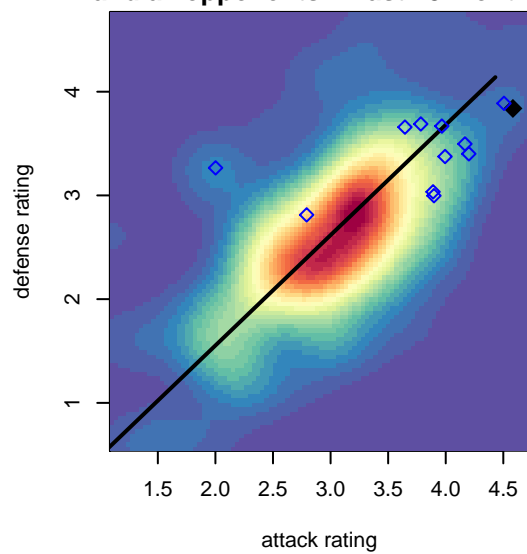

# Seattle United Copa B00

Seattle United  
 Seattle, WA  
 B00 total strength=2015  
 attack=97.85 defense=46.46  
 fall league = RCL B00 Div 1  
 notes= McAllister 2015

alt names used:  
 Seattle United B00 Copa A  
 Seattle United Copa (WA) (SC)  
 Seattle United B00 Copa A  
 Seattle United B00 Copa (WA)

Venues played:  
 2017 RCL B00 Div 1  
 2017 WYS Championship B00  
 2017 FWRL NW B00

**Seattle United Copa B00**  
 Dots are actual minus expected GF (blue circles) and GA (red triangles).  
 Blue line is smoothed change in attack strength. Red is smoothed change in defense strength.

**attack and defense variance (black dot)  
relative to other teams  
and top 10 in region**

**attack and defense rating  
relative to others at age  
and all opponents in last 13 months**

**Performance relative to 13 month average**