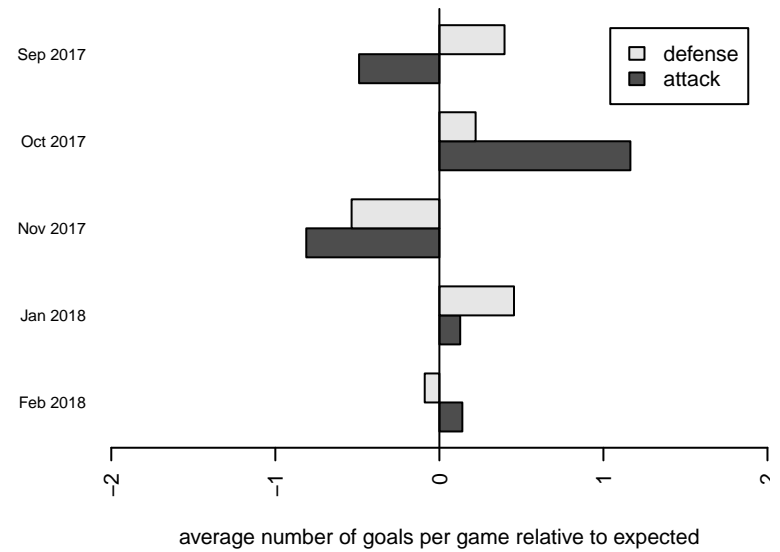

Performance relative to 13 month average