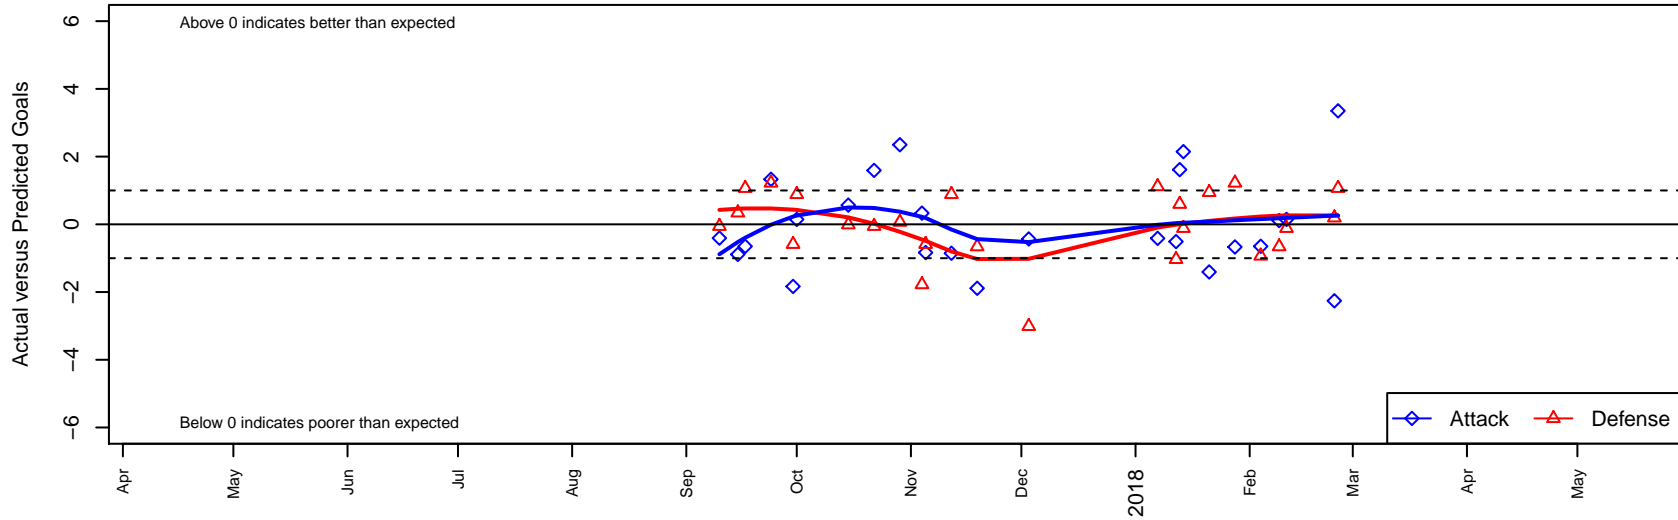

# Seattle United Copa B00

Seattle United  
 Seattle, WA  
 B00 total strength=2015  
 attack=97.85 defense=46.46  
 fall league = RCL B00 Div 1  
 notes= McAllister 2015

alt names used:  
 Seattle United B00 Copa A  
 Seattle United Copa (WA) (SC)  
 Seattle United B00 Copa A  
 Seattle United B00 Copa (WA)

Venues played:  
 2017 RCL B00 Div 1  
 2017 WYS Championship B00  
 2017 FWRL NW B00

**Seattle United Copa B00**  
 Dots are actual minus expected GF (blue circles) and GA (red triangles).  
 Blue line is smoothed change in attack strength. Red is smoothed change in defense strength.

**attack and defense variance (black dot)  
relative to other teams  
and top 10 in region**

**attack and defense rating  
relative to others at age  
and all opponents in last 13 months**

**Performance relative to 13 month average**